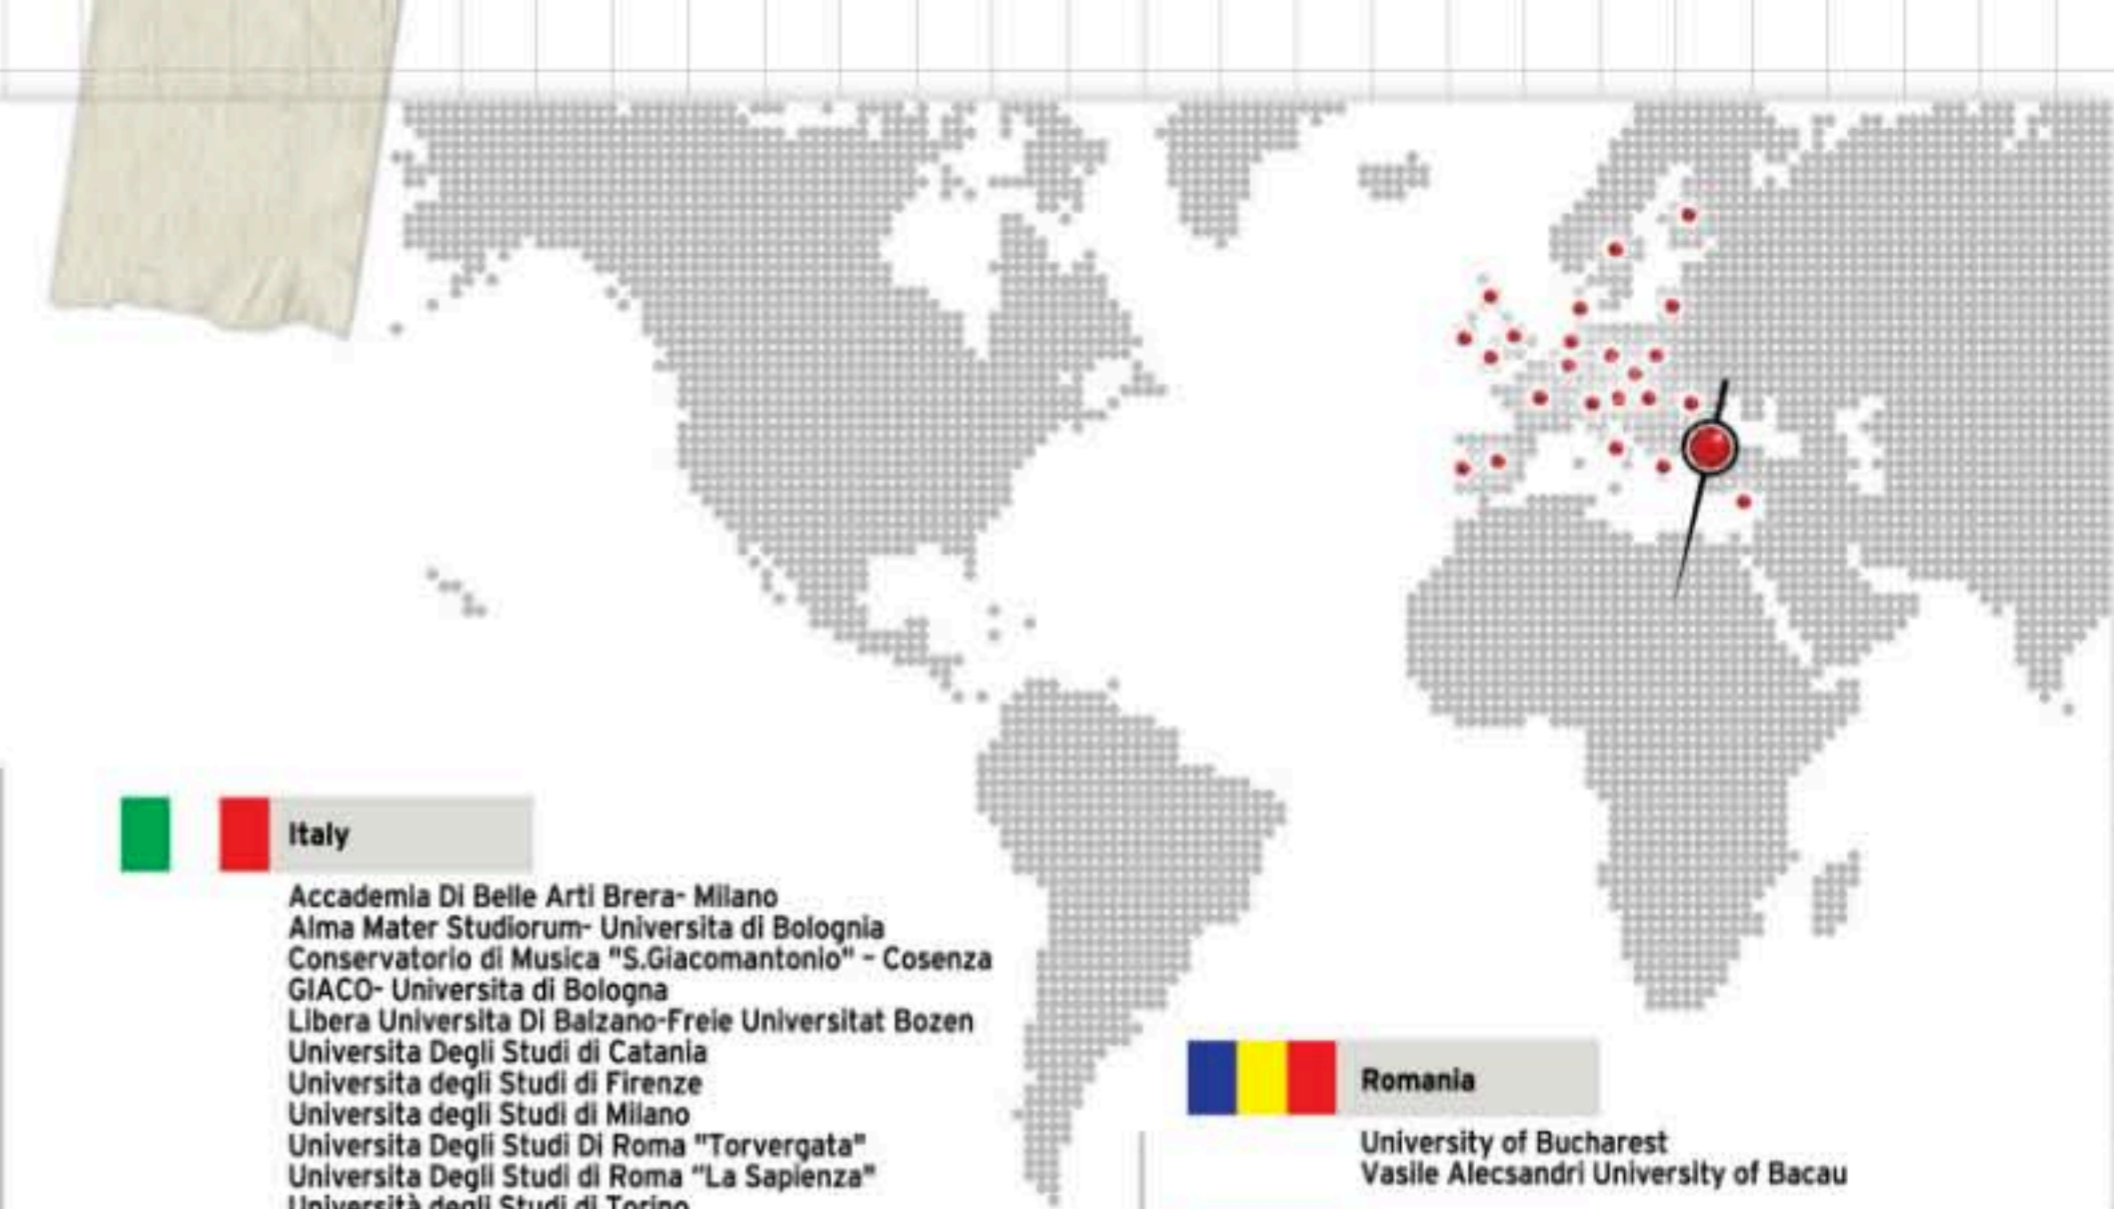

Norway
Universitetet i Oslo

Poland
Academie of Music in Krakow
Adam Mickiewicz University in Poznan
Lazarski School of Commerce and Law
Łódź University
University Of Warsaw

Portugal
ISCTE- Instituto Superior de Ciencias do Trabalho e da Empresa
University of Fernando Pessoa

Romania
University of Bucharest
Vasile Alecsandri University of Bacau

Spain
Escuela de Arte y Superior de Diseno
Europea Universidad de Madrid
Real Conservatorio Superior de Musica de Madrid
Technical University of Lisbon
Universidad Autónoma de Madrid
Universidad de Cádiz
Universidad de Santiago de Compostel e Santia
Universidad de Sevilla
Universitat de Barcelona
Universitat de València
Universitat Pompeu Fabra Barcelona

Sweden
Blekinge Institute of Technology
Jönköping University
Karlstads Universitet
Malmö University
Malmö University K3
Malmö University-IMER
Umea University
University Of Stockholm
Uppsala Universitet

Switzerland
University of Art and Design Lausanne
Universität Bern
Universität Zürich
Universität Basel
Universität Bern
Université de Fribourg

Turkey
İstanbul Bilgi University

United Kingdom
Kingston University
London Metropolitan University
Middlesex University
Queen Mary University London
University of Edinburgh
University of Exeter
University of Giamorgan
University of Liverpool
University of Portsmouth
University of Salford

Did you know that you could continue your current studies at BILGI as a transfer student? Ask us how!